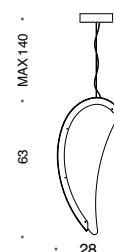

angel

DESIGN IDL STAFF

A

B

C

D

Il telaio in metallo è disponibile nelle seguenti finiture:

- oro chiaro spazzolato
- nichel spazzolato
- oro chiaro
- pure steel

Vetro di Murano trasparente pulegoso.

Metal frame is available in the following finishes:

- brushed matt light gold
- brushed nickel
- light gold
- pure steel

Pulegoso transparent Murano glass.

653/6+6

12 x STRIP LED
MAX 96W
13120 lumen - 3000 K

D

653/2+1S

3 x STRIP LED
MAX 26W
3506 lumen - 3000 K

D

653/1SG

1 x STRIP LED
MAX 10W
1320 lumen - 3000 K

D

653/1SP

1 x STRIP LED
MAX 6W
867 lumen - 3000 K

D

653/1AP

1 x LED
MAX 7W
867 lumen - 3000 K

D

653/1LP

1 x LED
MAX 5W
867 lumen - 3000 K

D

653/1LG

1 x LED
MAX 10W
1320 lumen - 3000 K

D