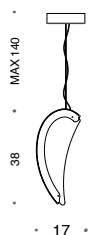

653/1SP

1 x STRIP LED
MAX 6W
867 lumen - 3000 K

D