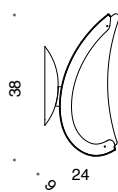

653/1AP

1 x LED
MAX 7W
867 lumen - 3000 K

D